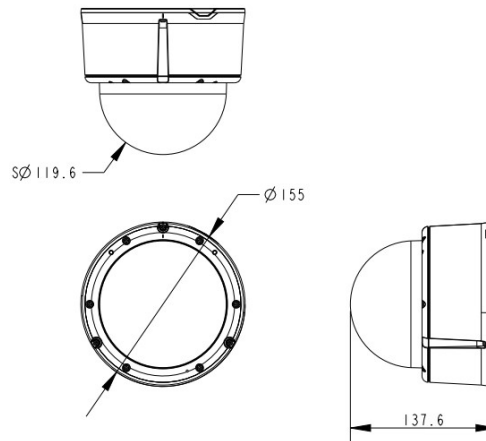

## Technical Specifications

### DSOA8FVII67

Sensor	1/1.8" Progressive CMOS
Resolution	8MP
Pixels	3840×2160
Frame rate	25 fps
Sensitivity	0.28 lux @ F1.5 (colour); <0.005 lux @ F1.5 (B/W); 0 lux with IR
Optical Lens	3.9 ~ 10 mm Motorized, Vari-focal, Remote Focus
Aperture range	F1.5 ~ F2.7
Horizontal viewing angle	119° ~ 45° (Horizontal)
IR Illumination range	50m
On-board storage (option)	Micro SD/SDHC/SDXC card slot
Wide Dynamic Range	120 dB
Signal to Noise ratio	53.5 dB
Analytics	Smart VCA
Video compression	H.265, H.264
Support protocols	DHCP, DNS, HTTP, HTTPS, IPv4, IPv6, RTSP/RTP/RTCP, NTP, TCP/IP
Interface protocols	Support ONVIF device discovery, video streaming and metadata
Pan range	353°
Tilt range	180°
Audio connection	Built-in microphone, effective range 5m
Audio compression	G.711, G.726
Ethernet	RJ45
Power supply	IEEE 802.3af Class3 PoE; 12vdc; 24vac
Power consumption	Max. 25 W
Impact protection	IK10
Vibration testing	(Designed to) MIL-STD-167-1A Shipboard, 4 to 33Hz

## Markets

- Marine
- Oil & Gas
- Law Enforcement
- Parking
- Security

Ingress protection	IP67, NEMA 4X
European/US/EMC	CE, FCC Class A, VCCI, C-tick, UL, BIS
Operating temp	-50°C ~ 60°C (-58°F ~ 140°F) (IR off)
Relative humidity	90%
Weight (kg)	1,343 g
Dimensions - external (mm)	Ø 155 × 138 mm
Mounting options	Wall hanging, fixed bracket , pedestal base
Shock	30g, 25ms duration, shock handling test