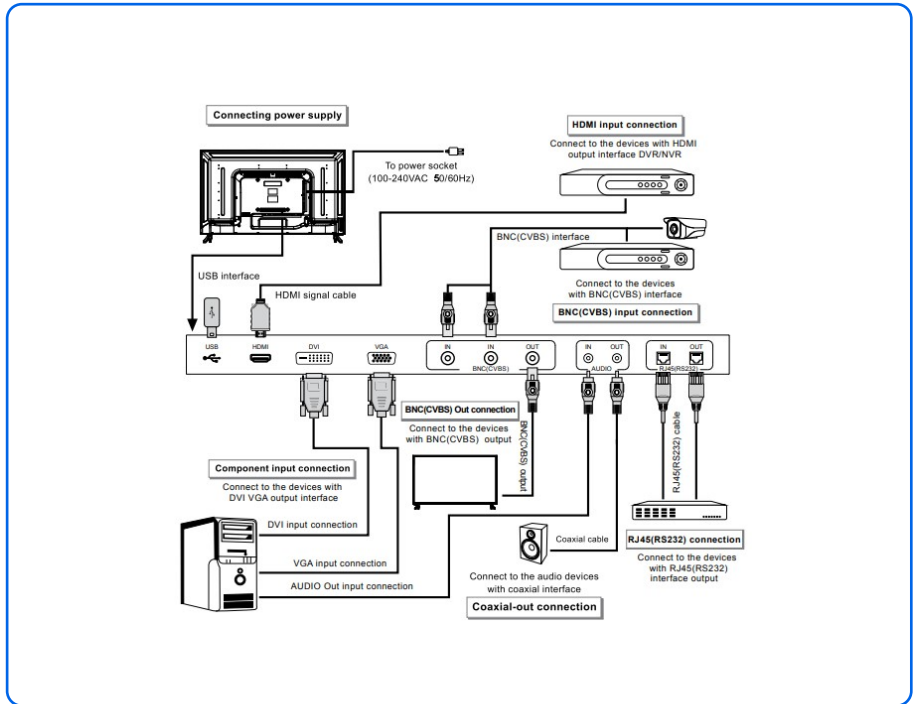

Resolution	HD
Diagonal size (inches)	27
Viewable Area WxH (inches/mm)	23.53×13.24(597.888×336.312)
Led Type	LED
Pixel Pitch (mm)	0.3114×0.3114
Screen Maximum Resolution	1920×1080
Display Resolutions	720×400;640×480;800×600;1024×768;1280×1024;1366×768;1920×1080
Supported Input Resolutions	720×400;640×480;800×600;1024×768;1280×1024;1366×768;1920×1080
Refresh Rate (Hz)	60
Colour Depth (M)	16.7
Brightness (cd/m ²) (typical)	0:00
Auto Adjust	Yes
Monitor Aspect Ratio	16:09
Display Aspect Ratio	OSD options: Full/4:3/Over Scan
Horizontal TV Lines	1080
Contrast Ratio	1000:1 SCR
Response Time (ms)	8 (GTG)
View Angle H/V (degrees)	178°x 178°/CR>10
Digital Video Inputs	HDMI up to 1920 × 1080
Analog Video In/Out	VGA up to 1920 × 1080
Audio Inputs (stereo)	1×3.5mm mini-jack
Speakers (W)	2×2
Standby)	<0.5
Power Consumption)	26W Typical
Monitor Body Dimensions	24.1"x14.3"x1.9"(614.4×363.5×49.5 mm)
Dimensions Monitor+Stand	24.1"x17.7"x7.5"(614.4×450.7×190 mm)

Products

- CCTV
- Access Control
- ANPR
- Visitor Management
- Panic Alarm Systems
- Interview Recording

Markets

- Marine
- Oil & Gas
- Law Enforcement
- Parking
- Security

Colour	Matte black
Case & Stand Material	Plastic
VESA Mounting Pattern (mm)	100 × 100
Base/Stand Included	Yes
Base Tilt Angle	-5°~15°
Weight Cabinet Only (kg)	9.7lbs(4.4 Kg)
Weight Cabinet+Base Stand(lb/kg)	10.5lbs(4.8 Kg)
Power Supply (internal)	AC 100-240V~50/60Hz 1.1A
Operating Temperature	0°C~40°C / 32°F~104°F
Operating Humidity	-20°C~50°C / -4°F~122°F
Accessories	10~90%
Certifications	CE/FCC/ROHS/HDMI/UL/WEEE/REACH